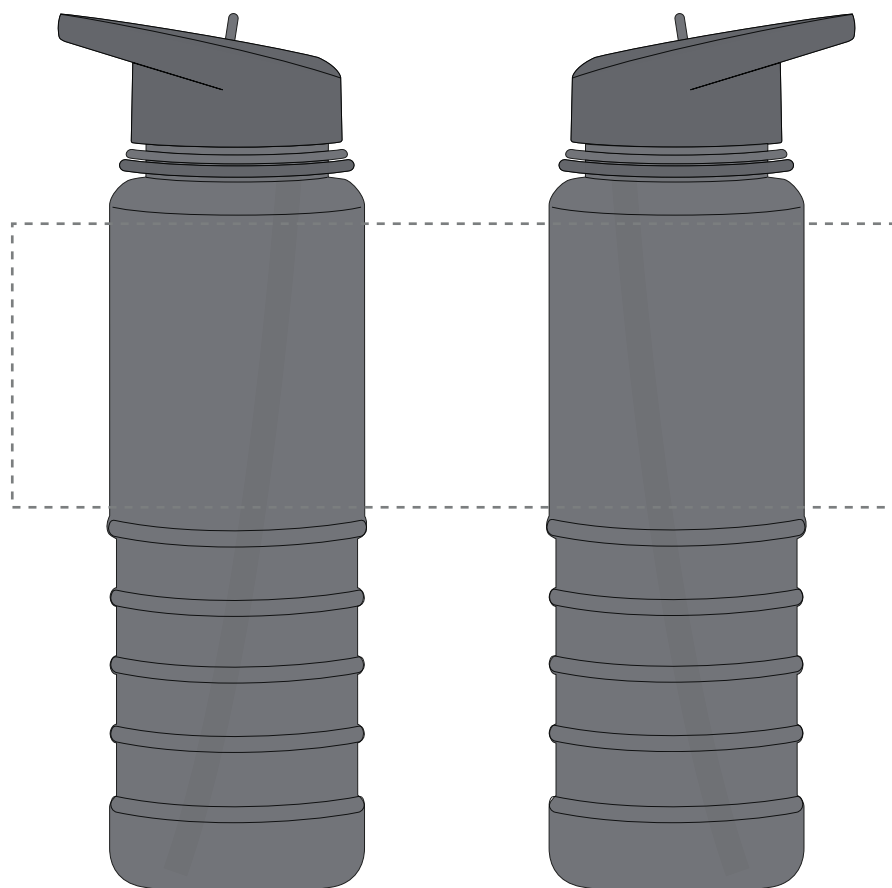

Your Ref:

Quantity:

Product Code: MG9706

Our Ref:

Version: 1

Product Colour: GREY

**PRINTING CONCERNS:**

We stock this item in the following colours

**PANTONE REFERENCE(S)**
 Full colour printing

ARTWORK SCALE 50%

LOGOS WILL BE DIRECTLY OPPOSITE  
LOGOS WILL NOT BE DIRECTLY OPPOSITE

Product Image for visualisation  
- colours may vary

The dashed line is to demonstrate print area and will not appear on your printed item